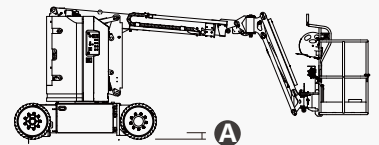

SPECIFICATIONS

Size	Metric	British
Max. Working Height	11.80m	38ft 9in
Max. Platform Height	9.80m	32ft 2in
Max. Platform Range	6.50m	21ft 4in
Max. Up And Over Clearance	4.70m	15ft 5in
Overall Length	5.74m	18ft 10in
Overall Length(Stowed)	3.89m	12ft 9in
Overall Width	1.20m	3ft 11in
Overall Height	2.00m	6ft 7in
Overall Height(Stowed)	2.29m	7ft 6in
Platform Size(Length×Width)	0.76m×1.17m	2ft 6in×3ft 10in
Ground Clearance A	0.09m	3in
Wheelbase B	1.65m	5ft 5in
Turning Radius(Inside/Outside)	1.50m/3.20m	4ft 11in/10ft 6in
Tyres	22X7	22X7

Performance		
S.W.L	227kg	500lb
Max. Occupants(Indoor/Outdoor)	2/2	2/2
Gradeability	35%	35%
Turret Rotation	355°(discrete)	355°(discrete)
Platform Rotation	180°	180°
Jib Swing Angle	180°	180°
Jib Movement	+74°/-65°	+74°/-65°
Travel Speed(Stowed)	4.8km/h	2.9mph
Travel Speed(Raised)	0.8km/h	0.4mph
Max. Working Slope	2.5°/4.5°	2.5°/4.5°

Weight		
Overall Weight	7080kg	15609lb

Power		
Battery (Lead-acid Battery)	48V/280Ah	48V/280Ah
Battery (Lithium Battery)	48V/250Ah	48V/250Ah
Charger	48V/35A	48V/35A
Driving Motor	2×32VAC/3.3kw	2×32VAC/3.3kw
Lifting Motor	30VAC/5.0kw	30VAC/5.0kw