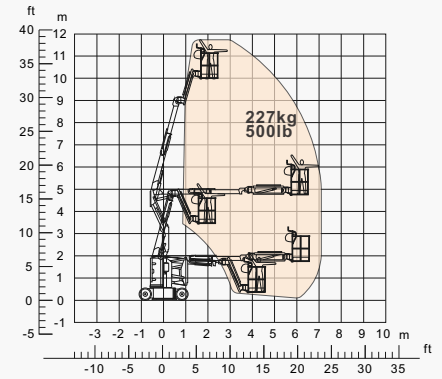

SPECIFICATIONS

Size	Metric	British
Max. Working Height	11.80m	38ft 9in
Max. Platform Height	9.80m	32ft 2in
Max. Platform Range	6.50m	21ft 4in
Max. Up And Over Clearance	4.70m	15ft 5in
Overall Length	5.74m	18ft 10in
Overall Length(Stowed)	3.89m	12ft 9in
Overall Width	1.20m	3ft 11in
Overall Height	2.00m	6ft 7in
Overall Height(Stowed)	2.29m	7ft 6in
Platform Size(Length×Width)	0.76m×1.17m	2ft 6in×3ft 10in
Ground Clearance A	0.09m	3in
Wheelbase B	1.65m	5ft 5in
Turning Radius(Inside/Outside)	1.50m/3.20m	4ft 11in/10ft 6in
Tyres	22X7	22X7

Performance		
S.W.L	227kg	500lb
Max. Occupants(Indoor/Outdoor)	2/2	2/2
Gradeability	35%	35%
Turret Rotation	355°(discrete)	355°(discrete)
Platform Rotation	180°	180°
Jib Swing Angle	180°	180°
Jib Movement	+74°/-65°	+74°/-65°
Travel Speed(Stowed)	4.8km/h	2.9mph
Travel Speed(Raised)	0.8km/h	0.4mph
Max. Working Slope	2.5°/4.5°	2.5°/4.5°

Weight		
Overall Weight	7080kg	15609lb

Power		
Battery (Lead-acid Battery)	48V/280Ah	48V/280Ah
Battery (Lithium Battery)	48V/250Ah	48V/250Ah
Charger	48V/35A	48V/35A
Driving Motor	2×32VAC/3.3kw	2×32VAC/3.3kw
Lifting Motor	30VAC/5.0kw	30VAC/5.0kw