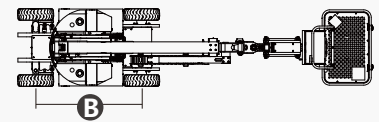

SPECIFICATIONS

Size	Metric	British
Max. Working Height	11.80m	38ft 9in
Max. Platform Height	9.80m	32ft 2in
Max. Platform Range	6.50m	21ft 4in
Max. Up And Over Clearance	4.70m	15ft 5in
Overall Length	5.74m	18ft 10in
Overall Length(Stowed)	3.89m	12ft 9in
Overall Width	1.20m	3ft 11in
Overall Height	2.00m	6ft 7in
Overall Height(Stowed)	2.29m	7ft 6in
Platform Size(Length×Width)	0.76m×1.17m	2ft 6in×3ft 10in
Ground Clearance A	0.09m	3in
Wheelbase B	1.65m	5ft 5in
Turning Radius(Inside/Outside)	1.50m/3.20m	4ft 11in/10ft 6in
Tyres	22X7	22X7

Performance		
S.W.L	227kg	500lb
Max. Occupants(Indoor/Outdoor)	2/2	2/2
Gradeability	35%	35%
Turret Rotation	355°(discrete)	355°(discrete)
Platform Rotation	180°	180°
Jib Swing Angle	180°	180°
Jib Movement	+74°/-65°	+74°/-65°
Travel Speed(Stowed)	4.8km/h	2.9mph
Travel Speed(Raised)	0.8km/h	0.4mph
Max. Working Slope	2.5°/4.5°	2.5°/4.5°

Weight		
Overall Weight	7080kg	15609lb

Power		
Battery (Lead-acid Battery)	48V/280Ah	48V/280Ah
Battery (Lithium Battery)	48V/250Ah	48V/250Ah
Charger	48V/35A	48V/35A
Driving Motor	2×32VAC/3.3kw	2×32VAC/3.3kw
Lifting Motor	30VAC/5.0kw	30VAC/5.0kw