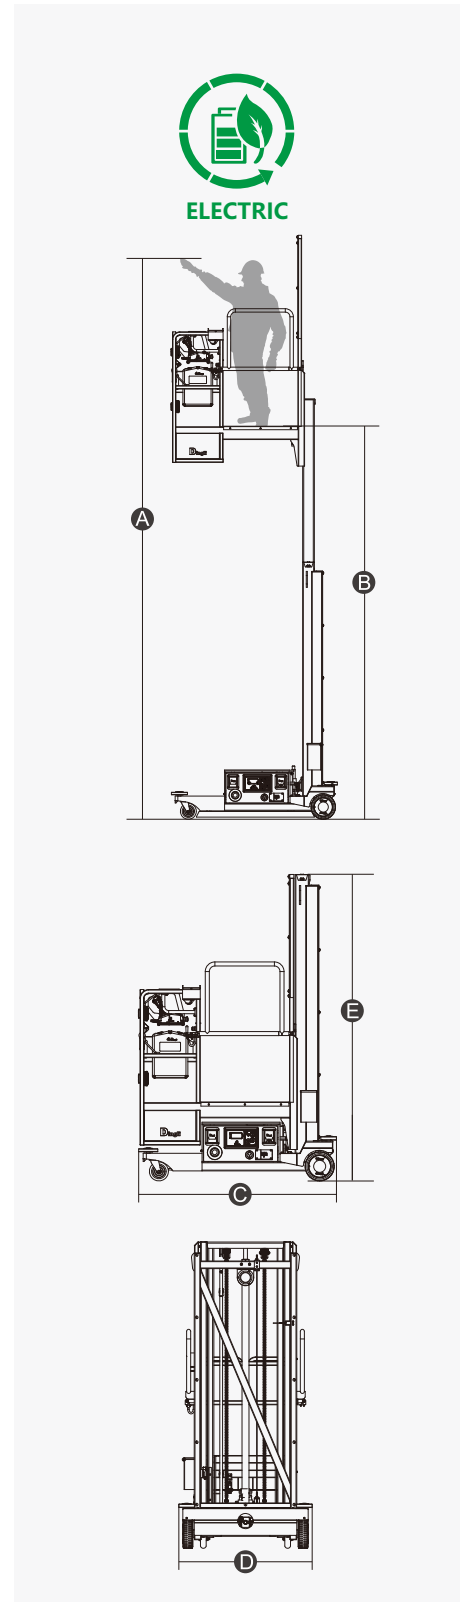

SPECIFICATIONS

Size	Metric	British
Max. Working Height A	6.50m	21ft 4in
Max. Platform Height B	4.50m	14ft 9in
Overall Length C	1.59m	5ft 3in
Overall Width D	1.06m	3ft 6in
Overall Height E	2.28m	7ft 6in
Platform Size(Length×Width)	0.71m×0.80m	2ft 4in×2ft 8in
Ground Clearance	0.08m	3in
Wheelbase	1.30m	4ft 3in
Turning Radius	0	0
Tyres(Drive Motors)	Φ230×80mm	Φ9in×3in
Tyres(Front)	0.15m	6in

Performance		
S.W.L	300kg	661lb
Max. Occupants	1	1
Travel Speed(Stowed)	4.0km/h	2.5mph
Travel Speed(Raised)	0.8km/h	1.5mph
UP/Down Speed	20/17sec	20/17sec
Gradeability	25%	25%
Max. Working Slope	X-1.5°/Y-2°	X-1.5°/Y-2°

Weight		
Weight	840kg	1851lb

Power		
Battery	2×12V/105Ah	2×12V/105Ah
Charger	24V/30A	24V/30A
Drive Motor	2×24VDC/0.4kW	2×24VDC/0.4kW
Lifting Motor	24V/2.2kW	24V/2.2kW

FEATURES

Standard Items

- Proportional Joystick Controls
- Self-Locking Gates
- Drivable At Full Height
- Non-Marking Tires
- Two-Wheel Drive
- Two-Wheel Steering
- Automatic Braking System
- Emergency Descent System
- Tubing Explosion-Proof System
- Tilt Alarm
- Motion Alarm
- Horn
- Hour Meter
- Charging Indicator
- Charging Protection System
- Flashing Beacon
- Drive Enable
- Lanyard Attachment Point
- Tie-Down And Lifting Points
- Platform Load Sense System
- Emergency Stop Button
- Battery Indicator
- Safety Arm
- Anti-Collision Wheels