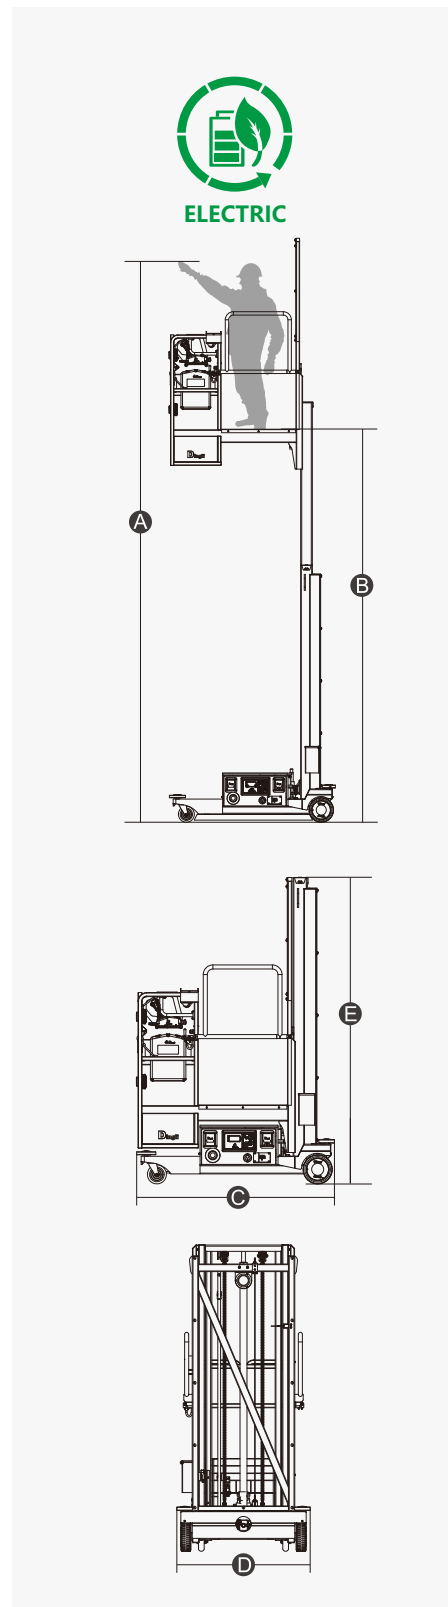

SPECIFICATIONS

Size	Metric	British
Max. Working Height A	5.00m	16ft 5in
Max. Platform Height B	3.00m	9ft 10in
Overall Length C	1.56m	5ft 1in
Overall Width D	1.06m	3ft 6in
Overall Height E	2.07m	6ft 10in
Platform Size(Length×Width)	0.71m×0.80m	2ft 4in×2ft 8in
Ground Clearance	0.08m	3in
Wheelbase	1.27m	4ft 2.0in
Turning Radius	0	0
Tyres(Drive Motors)	Φ230×80mm	Φ9in×3in
Tyres(Front)	0.15m	6in

Performance		
S.W.L	300kg	661lb
Max. Occupants	1	1
Travel Speed(Stowed)	4.0km/h	2.5mph
Travel Speed(Raised)	0.8km/h	1.5mph
UP/Down Speed	18/17sec	18/17sec
Gradeability	25%	25%
Max. Working Slope	X-1.5°/Y-2°	X-1.5°/Y-2°

Weight		
Weight	690kg	1521lb

Power		
Battery	2×12V/105Ah	2×12V/105Ah
Charger	24V/30A	24V/30A
Drive Motor	2×24VDC/0.4kW	2×24VDC/0.4kW
Lifting Motor	24V/2.2kW	24V/2.2kW

FEATURES

Standard Items

- Proportional Joystick Controls
- Self-Locking Gates
- Drivable At Full Height
- Non-Marking Tires
- Two-Wheel Drive
- Two-Wheel Steering
- Automatic Braking System
- Emergency Descent System
- Tubing Explosion-Proof System
- Tilt Alarm
- Motion Alarm
- Horn
- Hour Meter
- Charging Indicator
- Charging Protection System
- Flashing Beacon
- Drive Enable
- Lanyard Attachment Point
- Tie-Down And Lifting Points
- Platform Load Sense System
- Emergency Stop Button
- Battery Indicator
- Safety Arm
- Anti-Collision Wheels