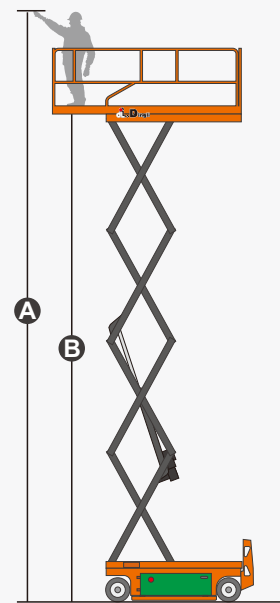

SPECIFICATIONS

Size	Metric	British
Max. Working Height A	10.00m	32ft 10in
Max. Platform Height B	8.00m	26ft 3in
Overall Length C	2.48m	8ft 2in
Overall Width D	1.15m	3ft 9in
Overall Height(Rails Up) E	2.36m	7ft 9in
Overall Height(Rails Down) F	1.83m	6ft
Platform Size(Length×Width)	2.27m×1.12m	7ft 5in×3ft 8in
Platform Extension Size G	0.90m	2ft 11in
Ground Clearance(Stowed/Raised)	0.10m/0.019m	4in/1in
Wheelbase H	1.87m	6ft 2in
Turning Radius(Inside/Outside)	0m/2.20m	0/7ft 3in
Tyres	φ381×127mm	φ381×127mm

Performance		
S.W.L	350kg	771lb
S.W.L On Extension	113kg	249lb
Max. Occupants (Indoor/Outdoor)	2/2	2/2
Gradeability	25%	25%
Travel Speed(Stowed)	5.0km/h	3.10mph
Travel Speed(Raised)	0.8km/h	0.50mph
Max. Working Slope	X-1.5°/Y-3°	X-1.5°/Y-3°
Up/Down Speed	36/36sec	36/36sec

Weight		
Overall Weight	2890kg	6371lb

Power		
Battery	4×6V/185Ah	4×6V/185Ah
Charger	24V/30A	24V/30A
Driving Motor	2×15VAC/0.87kW	2×15VAC/0.87kW
Lifting Motor	24VDC/3.0kW	24VDC/3.0kW

HYDRAULIC OIL FREE