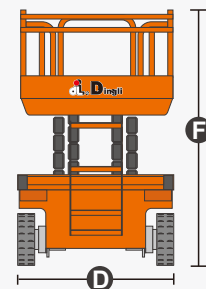

## SPECIFICATIONS

Size	Metric	British
Max. Working Height <b>A</b>	10.00m	32ft 10in
Max. Platform Height <b>B</b>	8.00m	26ft 3in
Overall Length <b>C</b>	2.48m	8ft 2in
Overall Width <b>D</b>	1.15m	3ft 9in
Overall Height(Rails Up) <b>E</b>	2.36m	7ft 9in
Overall Height(Rails Down) <b>F</b>	1.83m	6ft
Platform Size(Length×Width)	2.27m×1.12m	7ft 5in×3ft 8in
Platform Extension Size <b>G</b>	0.90m	2ft 11in
Ground Clearance(Stowed/Raised)	0.10m/0.019m	4in/1in
Wheelbase <b>H</b>	1.87m	6ft 2in
Turning Radius(Inside/Outside)	0m/2.20m	0/7ft 3in
Tyres	φ381×127mm	φ381×127mm

Performance		
S.W.L	350kg	771lb
S.W.L On Extension	113kg	249lb
Max. Occupants (Indoor/Outdoor)	2/2	2/2
Gradeability	25%	25%
Travel Speed(Stowed)	5.0km/h	3.10mph
Travel Speed(Raised)	0.8km/h	0.50mph
Max. Working Slope	X-1.5°/Y-3°	X-1.5°/Y-3°
Up/Down Speed	36/36sec	36/36sec

Weight		
Overall Weight	2890kg	6371lb

Power		
Battery	4×6V/185Ah	4×6V/185Ah
Charger	24V/30A	24V/30A
Driving Motor	2×15VAC/0.87kW	2×15VAC/0.87kW
Lifting Motor	24VDC/3.0kW	24VDC/3.0kW

HYDRAULIC OIL FREE