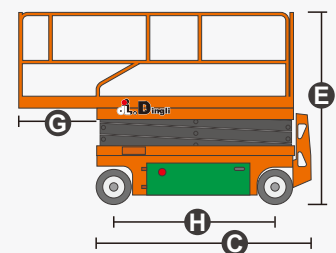

## SPECIFICATIONS

Size	Metric	British
Max. Working Height <b>A</b>	10.00m	32ft 10in
Max. Platform Height <b>B</b>	8.00m	26ft 3in
Overall Length <b>C</b>	2.48m	8ft 2in
Overall Width <b>D</b>	1.15m	3ft 9in
Overall Height(Rails Up) <b>E</b>	2.36m	7ft 9in
Overall Height(Rails Down) <b>F</b>	1.83m	6ft
Platform Size(Length×Width)	2.27m×1.12m	7ft 5in×3ft 8in
Platform Extension Size <b>G</b>	0.90m	2ft 11in
Ground Clearance(Stowed/Raised)	0.10m/0.019m	4in/1in
Wheelbase <b>H</b>	1.87m	6ft 2in
Turning Radius(Inside/Outside)	0m/2.20m	0/7ft 3in
Tyres	φ381×127mm	φ381×127mm

Performance		
S.W.L	350kg	771lb
S.W.L On Extension	113kg	249lb
Max. Occupants (Indoor/Outdoor)	2/2	2/2
Gradeability	25%	25%
Travel Speed(Stowed)	5.0km/h	3.10mph
Travel Speed(Raised)	0.8km/h	0.50mph
Max. Working Slope	X-1.5°/Y-3°	X-1.5°/Y-3°
Up/Down Speed	36/36sec	36/36sec

Weight		
Overall Weight	2890kg	6371lb

Power		
Battery	4×6V/185Ah	4×6V/185Ah
Charger	24V/30A	24V/30A
Driving Motor	2×15VAC/0.87kW	2×15VAC/0.87kW
Lifting Motor	24VDC/3.0kW	24VDC/3.0kW

HYDRAULIC OIL FREE