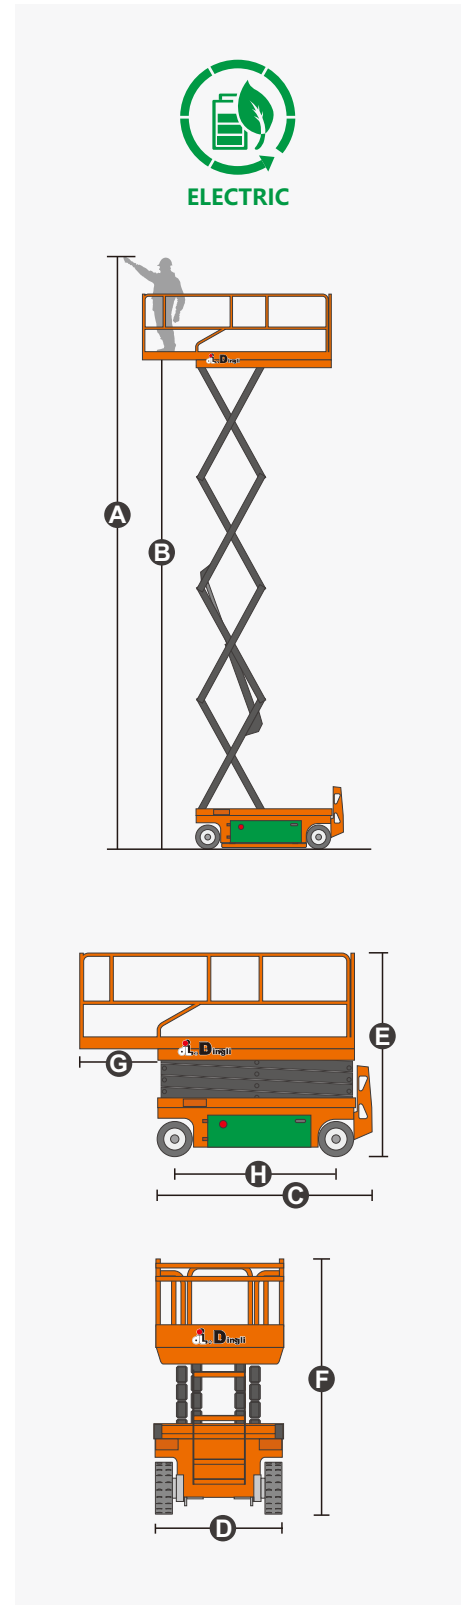

SPECIFICATIONS

Size	Metric	British
Max. Working Height A	9.60m	31ft 6in
Max. Platform Height B	7.60m	24ft 11in
Overall Length C	1.88m	6ft 2in
Overall Width D	0.81m	2ft 8in
Overall Height(Rails Up) E	2.30m	7ft 7in
Overall Height(Rails Down) F	1.97m	6ft 6in
Platform Size(Length×Width)	1.73m×0.74m	5ft 8in×2ft 5in
Platform Extension Size G	0.90m	2ft 11in
Ground Clearance(Stowed/Raised)	0.09m/0.016m	4in/1in
Wheelbase H	1.40m	4ft 7in
Turning Radius(Inside/Outside)	0m/1.70m	0m/5ft 7in
Tyres	φ323×125mm	φ323×125mm

Performance		
S.W.L	230kg	507lb
S.W.L On Extension	113kg	249lb
Max. Occupants (Indoor/Outdoor)	2/0	2/0
Gradeability	25%	25%
Travel Speed(Stowed)	4.5km/h	2.80mph
Travel Speed(Raised)	0.6km/h	037mph
Max. Working Slope	X-1.5°/Y-3°	X-1.5°/Y-3°
Up/Down Speed	35/45sec	35/45sec

Weight		
Overall Weight	1940kg	4276lb

Power		
Hydraulic Tank	11L	2.7gal
Battery	24V/185Ah	24V/185Ah
Charger	24V/30A	24V/30A
Driving Motor	2×15VAC/0.5kW	2×15VAC/0.5kW
Lifting Motor	15VAC/3.0kW	15VAC/3.0kW