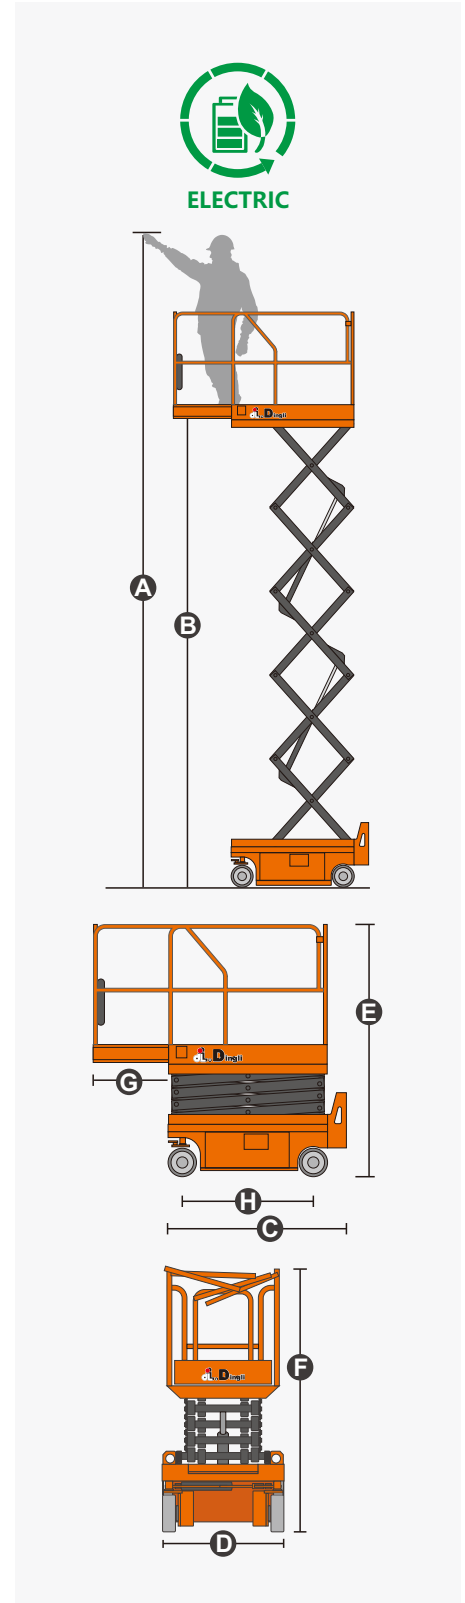

SPECIFICATIONS

Size	Metric	British
Max. Working Height A	7.60m	24ft 11in
Max. Platform Height B	5.60m	18ft 5in
Overall Length(Without Outriggers)	1.37m	4ft 6in
Overall Length(With Outriggers) C	1.52m	5ft
Overall Width D	0.81m	2ft 8in
Overall Height(Rails Up) E	2.01m	6ft 7in
Overall Height(Rails Down) F	1.65m	5ft 5in
Platform Size(Length×Width)	1.37m×0.70m	4ft 6in×2ft 4in
Platform Extension Size G	0.60m	2ft
Ground Clearance(Stowed/Raised)	0.06m/0.015m	2in/1in
Wheelbase H	1.13m	3ft 8in
Turning Radius(Inside/Outside)	0.45m/1.60m	1ft 6in/5ft 3in
Tyres	φ230×100mm	φ230×100mm

Performance		
S.W.L	230kg	507lb
S.W.L On Extension	113kg	249lb
Max. Occupants (Indoor/Outdoor)	2/0	2/0
Gradeability	25%	25%
Travel Speed(Stowed)	4.0km/h	2.49mph
Travel Speed(Raised)	0.6km/h	0.37mph
Max. Working Slope	X-1.5°/Y-3°	X-1.5°/Y-3°
Up/Down Speed	30/23sec	30/23sec

Weight		
Overall Weight	1300kg	2866lb

Power		
Hydraulic Tank	4L	1gal
Battery	24V/115Ah	24V/115Ah
Charger	24V/15A	24V/15A
Driving Motor	2×24VDC/0.5kW	2×24VDC/0.5kW
Lifting Motor	24VDC/2.2kW	24VDC/2.2kW