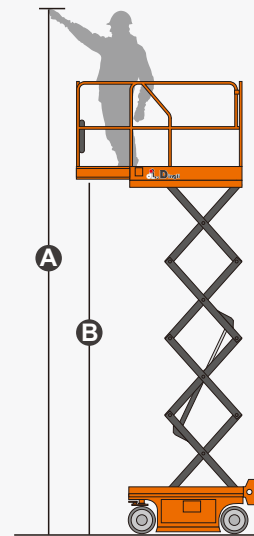

SPECIFICATIONS

Size	Metric	British
Max. Working Height A	6.50m	21ft 4in
Max. Platform Height B	4.50m	14ft 9in
Overall Length C	1.54m	5ft 1in
Overall Width D	0.81m	2ft 8in
Overall Height(Rails Up) E	2.00m	6ft 7in
Overall Height(Rails Down) F	1.64m	5ft 5in
Platform Size(Length×Width)	1.37m×0.70m	4ft 6in×2ft 4in
Platform Extension Size G	0.60m	2ft
Ground Clearance(Stowed/Raised)	0.07m/0.015m	3in/1in
Wheelbase H	1.15m	3ft 9in
Turning Radius(Inside/Outside)	0.45m/1.60m	1ft 6in/5ft 3in
Tyres	φ305×100mm	φ305×100mm

Performance		
S.W.L	230kg	507lb
S.W.L On Extension	113kg	249lb
Max. Occupants (Indoor/Outdoor)	2/0	2/0
Gradeability	25%	25%
Travel Speed(Stowed)	4.0km/h	2.49mph
Travel Speed(Raised)	0.6km/h	0.37mph
Max. Working Slope	X-1.5°/Y-3°	X-1.5°/Y-3°
Up/Down Speed	21/19sec	21/19sec

Weight		
Overall Weight	995kg	2194lb

Power		
Hydraulic Tank	4L	1gal
Battery	24V/115Ah	24V/115Ah
Charger	24V/15A	24V/15A
Driving Motor	2×24VDC/0.45kW	2×24VDC/0.45kW
Lifting Motor	24VDC/2.20kW	24VDC/2.20kW