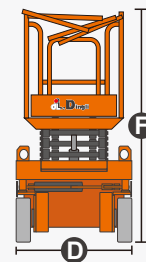

### SPECIFICATIONS

Size	Metric	British
Max. Working Height <b>A</b>	6.50m	21ft 4in
Max. Platform Height <b>B</b>	4.50m	14ft 9in
Overall Length <b>C</b>	1.54m	5ft 1in
Overall Width <b>D</b>	0.81m	2ft 8in
Overall Height(Rails Up) <b>E</b>	2.00m	6ft 7in
Overall Height(Rails Down) <b>F</b>	1.64m	5ft 5in
Platform Size(Length×Width)	1.37m×0.70m	4ft 6in×2ft 4in
Platform Extension Size <b>G</b>	0.60m	2ft
Ground Clearance(Stowed/Raised)	0.07m/0.015m	3in/1in
Wheelbase <b>H</b>	1.15m	3ft 9in
Turning Radius(Inside/Outside)	0.45m/1.60m	1ft 6in/5ft 3in
Tyres	φ305×100mm	φ305×100mm

Performance		
S.W.L	230kg	507lb
S.W.L On Extension	113kg	249lb
Max. Occupants (Indoor/Outdoor)	2/0	2/0
Gradeability	25%	25%
Travel Speed(Stowed)	4.0km/h	2.49mph
Travel Speed(Raised)	0.6km/h	0.37mph
Max. Working Slope	X-1.5°/Y-3°	X-1.5°/Y-3°
Up/Down Speed	21/19sec	21/19sec

Weight		
Overall Weight	995kg	2194lb

Power		
Hydraulic Tank	4L	1gal
Battery	24V/115Ah	24V/115Ah
Charger	24V/15A	24V/15A
Driving Motor	2×24VDC/0.45kW	2×24VDC/0.45kW
Lifting Motor	24VDC/2.20kW	24VDC/2.20kW