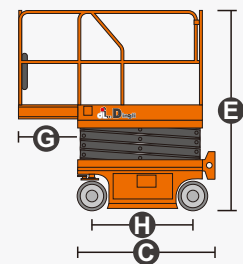

SPECIFICATIONS

Size	Metric	British
Max. Working Height A	6.50m	21ft 4in
Max. Platform Height B	4.50m	14ft 9in
Overall Length C	1.54m	5ft 1in
Overall Width D	0.81m	2ft 8in
Overall Height(Rails Up) E	2.00m	6ft 7in
Overall Height(Rails Down) F	1.64m	5ft 5in
Platform Size(Length×Width)	1.37m×0.70m	4ft 6in×2ft 4in
Platform Extension Size G	0.60m	2ft
Ground Clearance(Stowed/Raised)	0.07m/0.015m	3in/1in
Wheelbase H	1.15m	3ft 9in
Turning Radius(Inside/Outside)	0.45m/1.60m	1ft 6in/5ft 3in
Tyres	φ305×100mm	φ305×100mm

Performance		
S.W.L	230kg	507lb
S.W.L On Extension	113kg	249lb
Max. Occupants (Indoor/Outdoor)	2/0	2/0
Gradeability	25%	25%
Travel Speed(Stowed)	4.0km/h	2.49mph
Travel Speed(Raised)	0.6km/h	0.37mph
Max. Working Slope	X-1.5°/Y-3°	X-1.5°/Y-3°
Up/Down Speed	21/19sec	21/19sec

Weight		
Overall Weight	995kg	2194lb

Power		
Hydraulic Tank	4L	1gal
Battery	24V/115Ah	24V/115Ah
Charger	24V/15A	24V/15A
Driving Motor	2×24VDC/0.45kW	2×24VDC/0.45kW
Lifting Motor	24VDC/2.20kW	24VDC/2.20kW