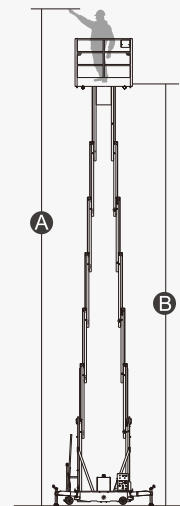

SPECIFICATIONS

Size	Metric	British
Max. Working Height A	14.00m	45ft 11in
Max. Platform Height B	12.00m	39ft 4in
Overall Length(Stowed) C	1.70m	5ft 7in
Overall Width(Stowed) D	0.82m	2ft 8in
Overall Height(Stowed) E	2.37m	7ft 9in
Outrigger Footprint(Length F ×Width G)	2.31m/2.39m	7ft 7in/7ft 10in
Platform Size(Length H ×Width I)	1.40m×0.65m	4ft 7in×2ft 2in
Ground Clearance	0.055m	2in
BackSize	0.18m	7in
FrontSize	0.18m	7in

Performance

S.W.L	200kg	440lb
Max. Occupants	2	2
Up/Down Speed	75/45sec	75/45sec

Weight

Weight - AC	1020kg	2248lb
Weight - DC	1080kg	2380lb

Power

Battery	2×12V/85Ah	2×12V/85Ah
Charger	12V/15A	12V/15A
Lifting Motor - AC	220VAC/1.5kW	220VAC/1.5kW
Lifting Motor - DC	12VDC/2.5kW	12VDC/2.5kW

ELECTRIC

FEATURES

Standard Items

- Self-Locking Gates
- Emergency Descent System
- Tubing Explosion-Proof System
- Motion Alarm
- Charging Indicator(DC type)
- Charging Protection System(DC type)
- Flashing Beacon
- Lanyard Attachment Point
- Tie-Down And Lifting Points
- Emergency Stop Button