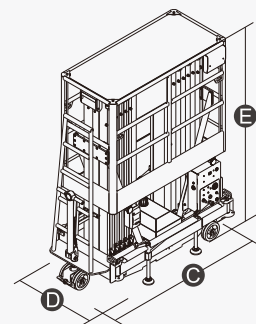

SPECIFICATIONS

Size	Metric	British
Max. Working Height A	14.00m	45ft 11in
Max. Platform Height B	12.00m	39ft 4in
Overall Length(Stowed) C	1.70m	5ft 7in
Overall Width(Stowed) D	0.82m	2ft 8in
Overall Height(Stowed) E	2.37m	7ft 9in
Outrigger Footprint(Length F×Width G)	2.31m/2.39m	7ft 7in/7ft 10in
Platform Size(Length H×Width I)	1.40m×0.65m	4ft 7in×2ft 2in
Ground Clearance	0.055m	2in
BackSize	0.18m	7in
FrontSize	0.18m	7in

Performance

S.W.L	200kg	440lb
Max. Occupants	2	2
Up/Down Speed	75/45sec	75/45sec

Weight

Weight - AC	1020kg	2248lb
Weight - DC	1080kg	2380lb

Power

Battery	2×12V/85Ah	2×12V/85Ah
Charger	12V/15A	12V/15A
Lifting Motor - AC	220VAC/1.5kW	220VAC/1.5kW
Lifting Motor - DC	12VDC/2.5kW	12VDC/2.5kW

ELECTRIC