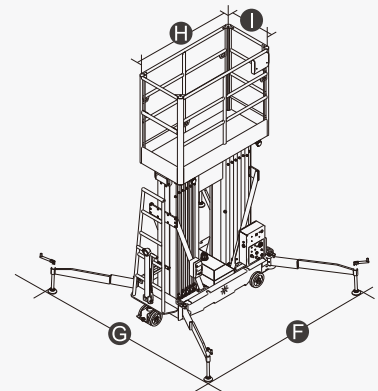

SPECIFICATIONS

Size	Metric	British
Max. Working Height A	14.00m	45ft 11in
Max. Platform Height B	12.00m	39ft 4in
Overall Length(Stowed) C	1.70m	5ft 7in
Overall Width(Stowed) D	0.82m	2ft 8in
Overall Height(Stowed) E	2.37m	7ft 9in
Outrigger Footprint(Length F×Width G)	2.31m/2.39m	7ft 7in/7ft 10in
Platform Size(Length H×Width I)	1.40m×0.65m	4ft 7in×2ft 2in
Ground Clearance	0.055m	2in
BackSize	0.18m	7in
FrontSize	0.18m	7in

Performance

S.W.L	200kg	440lb
Max. Occupants	2	2
Up/Down Speed	75/45sec	75/45sec

Weight

Weight - AC	1020kg	2248lb
Weight - DC	1080kg	2380lb

Power

Battery	2×12V/85Ah	2×12V/85Ah
Charger	12V/15A	12V/15A
Lifting Motor - AC	220VAC/1.5kW	220VAC/1.5kW
Lifting Motor - DC	12VDC/2.5kW	12VDC/2.5kW

ELECTRIC