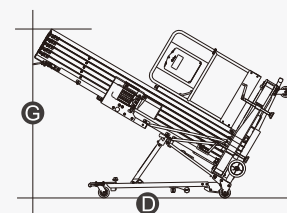

## SPECIFICATIONS

Size	Metric	British
Max. Working Height <b>A</b>	14.00m	45ft 11in
Max. Platform Height <b>B</b>	12.00m	39ft 4in
Overall Length(Stowed) <b>C</b>	1.53m	5ft
Overall Length(Tilted Back) <b>D</b>	3.04m	10ft
Overall Width <b>E</b>	0.75m	2ft 6in
Overall Height(Stowed) <b>F</b>	2.77m	9ft 1in
Overall Height(Tilted Back) <b>G</b>	1.95m	6ft 5in
Outrigger Footprint(Length <b>H</b> /Width <b>I</b> )	2.08m/2.15m	6ft 10in/7ft 1in
Platform Size(Length×Width)	0.70m×0.60m	2ft 4in×2ft
Ground Clearance	0.055m	2in
Tyres(Front)	0.20m	8in
Tyres(Back)	0.13m	5in

Performance		
S.W.L	136kg	299lb
Max. Occupants	1	1
Up/Down Speed	45/29sec	45/29sec

Weight		
Weight - AC	559kg	1232lb
Weight - DC	588kg	1296lb

Power		
Battery	12V/85Ah	12V/85Ah
Charger	12V/15A	12V/15A
Lifting Motor - AC	220VAC/1.5kW	220VAC/1.5kW
Lifting Motor - DC	12VDC/1.5kW	12VDC/1.5kW