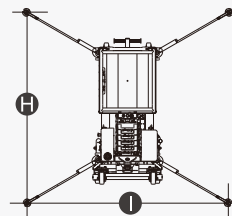

SPECIFICATIONS

Size	Metric	British
Max. Working Height A	14.00m	45ft 11in
Max. Platform Height B	12.00m	39ft 4in
Overall Length(Stowed) C	1.53m	5ft
Overall Length(Tilted Back) D	3.04m	10ft
Overall Width E	0.75m	2ft 6in
Overall Height(Stowed) F	2.77m	9ft 1in
Overall Height(Tilted Back) G	1.95m	6ft 5in
Outrigger Footprint(LengthH /WidthI)	2.08m/2.15m	6ft 10in/7ft 1in
Platform Size(Length×Width)	0.70m×0.60m	2ft 4in×2ft
Ground Clearance	0.055m	2in
Tyres(Front)	0.20m	8in
Tyres(Back)	0.13m	5in

Performance		
S.W.L	136kg	299lb
Max. Occupants	1	1
Up/Down Speed	45/29sec	45/29sec

Weight		
Weight - AC	559kg	1232lb
Weight - DC	588kg	1296lb

Power		
Battery	12V/85Ah	12V/85Ah
Charger	12V/15A	12V/15A
Lifting Motor - AC	220VAC/1.5kW	220VAC/1.5kW
Lifting Motor - DC	12VDC/1.5kW	12VDC/1.5kW