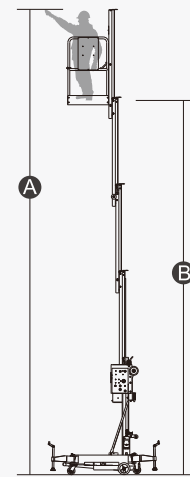

## SPECIFICATIONS

Size	Metric	British
Max. Working Height <b>A</b>	14.00m	45ft 11in
Max. Platform Height <b>B</b>	12.00m	39ft 4in
Overall Length(Stowed) <b>C</b>	1.53m	5ft
Overall Length(Tilted Back) <b>D</b>	3.04m	10ft
Overall Width <b>E</b>	0.75m	2ft 6in
Overall Height(Stowed) <b>F</b>	2.77m	9ft 1in
Overall Height(Tilted Back) <b>G</b>	1.95m	6ft 5in
Outrigger Footprint(Length <b>H</b> /Width <b>I</b> )	2.08m/2.15m	6ft 10in/7ft 1in
Platform Size(Length×Width)	0.70m×0.60m	2ft 4in×2ft
Ground Clearance	0.055m	2in
Tyres(Front)	0.20m	8in
Tyres(Back)	0.13m	5in

Performance		
S.W.L	136kg	299lb
Max. Occupants	1	1
Up/Down Speed	45/29sec	45/29sec

Weight		
Weight - AC	559kg	1232lb
Weight - DC	588kg	1296lb

Power		
Battery	12V/85Ah	12V/85Ah
Charger	12V/15A	12V/15A
Lifting Motor - AC	220VAC/1.5kW	220VAC/1.5kW
Lifting Motor - DC	12VDC/1.5kW	12VDC/1.5kW