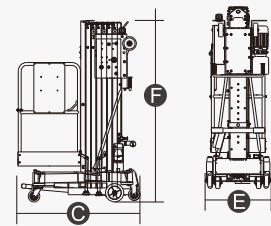

## SPECIFICATIONS

Size	Metric	British
Max. Working Height <b>A</b>	14.00m	45ft 11in
Max. Platform Height <b>B</b>	12.00m	39ft 4in
Overall Length(Stowed) <b>C</b>	1.53m	5ft
Overall Length(Tilted Back) <b>D</b>	3.04m	10ft
Overall Width <b>E</b>	0.75m	2ft 6in
Overall Height(Stowed) <b>F</b>	2.77m	9ft 1in
Overall Height(Tilted Back) <b>G</b>	1.95m	6ft 5in
Outrigger Footprint(Length <b>H</b> /Width <b>I</b> )	2.08m/2.15m	6ft 10in/7ft 1in
Platform Size(Length×Width)	0.70m×0.60m	2ft 4in×2ft
Ground Clearance	0.055m	2in
Tyres(Front)	0.20m	8in
Tyres(Back)	0.13m	5in

Performance		
S.W.L	136kg	299lb
Max. Occupants	1	1
Up/Down Speed	45/29sec	45/29sec

Weight		
Weight - AC	559kg	1232lb
Weight - DC	588kg	1296lb

Power		
Battery	12V/85Ah	12V/85Ah
Charger	12V/15A	12V/15A
Lifting Motor - AC	220VAC/1.5kW	220VAC/1.5kW
Lifting Motor - DC	12VDC/1.5kW	12VDC/1.5kW