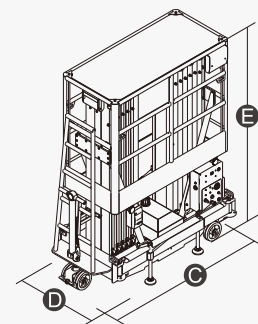

SPECIFICATIONS

Size	Metric	British
Max. Working Height A	12.50m	41ft
Max. Platform Height B	10.50m	34ft 5in
Overall Length(Stowed) C	1.70m	5ft 7in
Overall Width(Stowed) D	0.82m	2ft 8in
Overall Height(Stowed) E	1.99m	6ft 6in
Outrigger Footprint(Length F×Width G)	2.31m/2.39m	7ft 7in/7ft 10in
Platform Size(Length H×Width I)	1.40m×0.65m	4ft 7in×2ft 2in
Ground Clearance	0.055m	2in
BackSize	0.18m	7in
FrontSize	0.18m	7in

Performance

S.W.L	250kg	551lb
Max. Occupants	2	2
Up/Down Speed	62/42sec	62/42sec

Weight

Weight - AC	820kg	1807lb
Weight - DC	880kg	1940lb

Power

Battery	2×12V/85Ah	2×12V/85Ah
Charger	12V/15A	12V/15A
Lifting Motor - AC	220VAC/1.5kW	220VAC/1.5kW
Lifting Motor - DC	12VDC/2.5kW	12VDC/2.5kW

ELECTRIC