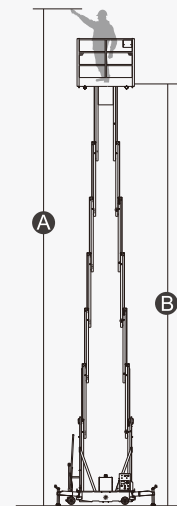

SPECIFICATIONS

Size	Metric	British
Max. Working Height A	12.50m	41ft
Max. Platform Height B	10.50m	34ft 5in
Overall Length(Stowed) C	1.70m	5ft 7in
Overall Width(Stowed) D	0.82m	2ft 8in
Overall Height(Stowed) E	1.99m	6ft 6in
Outrigger Footprint(Length F ×Width G)	2.31m/2.39m	7ft 7in/7ft 10in
Platform Size(Length H ×Width I)	1.40m×0.65m	4ft 7in×2ft 2in
Ground Clearance	0.055m	2in
BackSize	0.18m	7in
FrontSize	0.18m	7in

Performance

S.W.L	250kg	551lb
Max. Occupants	2	2
Up/Down Speed	62/42sec	62/42sec

Weight

Weight - AC	820kg	1807lb
Weight - DC	880kg	1940lb

Power

Battery	2×12V/85Ah	2×12V/85Ah
Charger	12V/15A	12V/15A
Lifting Motor - AC	220VAC/1.5kW	220VAC/1.5kW
Lifting Motor - DC	12VDC/2.5kW	12VDC/2.5kW

ELECTRIC

FEATURES

Standard Items

- Self-Locking Gates
- Emergency Descent System
- Tubing Explosion-Proof System
- Motion Alarm
- Charging Indicator(DC type)
- Charging Protection System(DC type)
- Flashing Beacon
- Lanyard Attachment Point
- Tie-Down And Lifting Points
- Emergency Stop Button