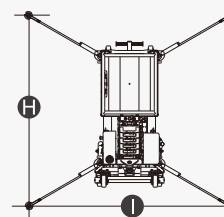

SPECIFICATIONS

Size	Metric	British
Max. Working Height A	12.50m	41ft
Max. Platform Height B	10.50m	34ft 5in
Overall Length(Stowed) C	1.53m	5ft
Overall Length(Tilted Back) D	2.63m	8ft 8in
Overall Width E	0.75m	2ft 6in
Overall Height(Stowed) F	2.35m	7ft 9in
Overall Height(Tilted Back) G	1.70m	5ft 7in
Outrigger Footprint(LengthH /WidthI)	2.08m/2.15m	6ft 10in/7ft 1in
Platform Size(Length×Width)	0.70m×0.60m	2ft 4in×2ft
Ground Clearance	0.055m	2in
Tyres(Front)	0.20m	8in
Tyres(Back)	0.13m	5in

Performance

S.W.L	150kg	330lb
Max. Occupants	1	1
Up/Down Speed	40/26sec	40/26sec

Weight

Weight - AC	530kg	1168lb
Weight - DC	553kg	1219lb

Power

Battery	12V/85Ah	12V/85Ah
Charger	12V/15A	12V/15A
Lifting Motor - AC	220VAC/1.5kW	220VAC/1.5kW
Lifting Motor - DC	12VDC/1.5kW	12VDC/1.5kW