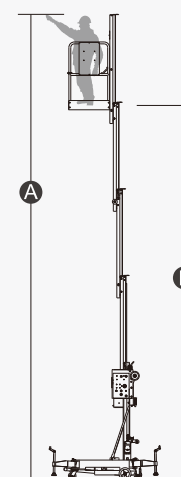

SPECIFICATIONS

Size	Metric	British
Max. Working Height A	12.50m	41ft
Max. Platform Height B	10.50m	34ft 5in
Overall Length(Stowed) C	1.53m	5ft
Overall Length(Tilted Back) D	2.63m	8ft 8in
Overall Width E	0.75m	2ft 6in
Overall Height(Stowed) F	2.35m	7ft 9in
Overall Height(Tilted Back) G	1.70m	5ft 7in
Outrigger Footprint(Length H /Width I)	2.08m/2.15m	6ft 10in/7ft 1in
Platform Size(Length×Width)	0.70m×0.60m	2ft 4in×2ft
Ground Clearance	0.055m	2in
Tyres(Front)	0.20m	8in
Tyres(Back)	0.13m	5in

Performance

S.W.L	150kg	330lb
Max. Occupants	1	1
Up/Down Speed	40/26sec	40/26sec

Weight

Weight - AC	530kg	1168lb
Weight - DC	553kg	1219lb

Power

Battery	12V/85Ah	12V/85Ah
Charger	12V/15A	12V/15A
Lifting Motor - AC	220VAC/1.5kW	220VAC/1.5kW
Lifting Motor - DC	12VDC/1.5kW	12VDC/1.5kW

FEATURES

Standard Items

- Self-Locking Gates
- Emergency Descent System
- Tubing Explosion-Proof System
- Motion Alarm
- Charging Indicator(DC type)
- Charging Protection System(DC type)
- Flashing Beacon
- Lanyard Attachment Point
- Tie-Down And Lifting Points
- Emergency Stop Button