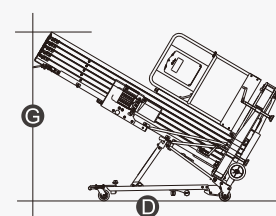

SPECIFICATIONS

Size	Metric	British
Max. Working Height A	12.50m	41ft
Max. Platform Height B	10.50m	34ft 5in
Overall Length(Stowed) C	1.53m	5ft
Overall Length(Tilted Back) D	2.63m	8ft 8in
Overall Width E	0.75m	2ft 6in
Overall Height(Stowed) F	2.35m	7ft 9in
Overall Height(Tilted Back) G	1.70m	5ft 7in
Outrigger Footprint(Length H /Width I)	2.08m/2.15m	6ft 10in/7ft 1in
Platform Size(Length×Width)	0.70m×0.60m	2ft 4in×2ft
Ground Clearance	0.055m	2in
Tyres(Front)	0.20m	8in
Tyres(Back)	0.13m	5in

Performance

S.W.L	150kg	330lb
Max. Occupants	1	1
Up/Down Speed	40/26sec	40/26sec

Weight

Weight - AC	530kg	1168lb
Weight - DC	553kg	1219lb

Power

Battery	12V/85Ah	12V/85Ah
Charger	12V/15A	12V/15A
Lifting Motor - AC	220VAC/1.5kW	220VAC/1.5kW
Lifting Motor - DC	12VDC/1.5kW	12VDC/1.5kW