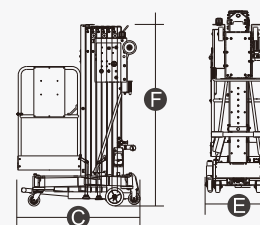

SPECIFICATIONS

Size	Metric	British
Max. Working Height A	12.50m	41ft
Max. Platform Height B	10.50m	34ft 5in
Overall Length(Stowed) C	1.53m	5ft
Overall Length(Tilted Back) D	2.63m	8ft 8in
Overall Width E	0.75m	2ft 6in
Overall Height(Stowed) F	2.35m	7ft 9in
Overall Height(Tilted Back) G	1.70m	5ft 7in
Outrigger Footprint(Length H /Width I)	2.08m/2.15m	6ft 10in/7ft 1in
Platform Size(Length×Width)	0.70m×0.60m	2ft 4in×2ft
Ground Clearance	0.055m	2in
Tyres(Front)	0.20m	8in
Tyres(Back)	0.13m	5in

Performance

S.W.L	150kg	330lb
Max. Occupants	1	1
Up/Down Speed	40/26sec	40/26sec

Weight

Weight - AC	530kg	1168lb
Weight - DC	553kg	1219lb

Power

Battery	12V/85Ah	12V/85Ah
Charger	12V/15A	12V/15A
Lifting Motor - AC	220VAC/1.5kW	220VAC/1.5kW
Lifting Motor - DC	12VDC/1.5kW	12VDC/1.5kW