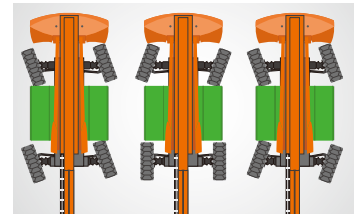

- Telescopic Jib With Maximum Reach Of 3.98m(13ft)
- Front Oscillating Axle
- Four-Wheel Steering
- Four-Wheel Drive
- Self-Leveling Platform
- 180° Left And Right Swing Platform
- Proportional Joystick Controls
- Thumb Rocker Steer
- Drive Enable
- Ac Power Cord To Platform
- Tilt Alarm
- Descent Alarm
- Flash
- Horn
- Hour Meter
- Integral Integrated Special Drive Axle
For Construction Machinery
- 360° Continuous Turntable Rotation
- Positive Traction Four Wheel Drive
- Platform Load Sense System
- Fault Diagnosis System
- Operator Anti-crushing Protection System
- Harsh Environment Kits
- 12V DC Auxiliary Power
- Lithium Battery 520Ah/80V
- Driving Motor 18kW 3243rpm
- Lifting Motor 24kW 2150rpm

Telescopic
Boom-BT

Working
Height-28m

Telescopic Jib-S

Electric-E

Rough
Terrain-RT

454kg-Heavy Load

Multiple Steering Modes

Anti Extrusion Device