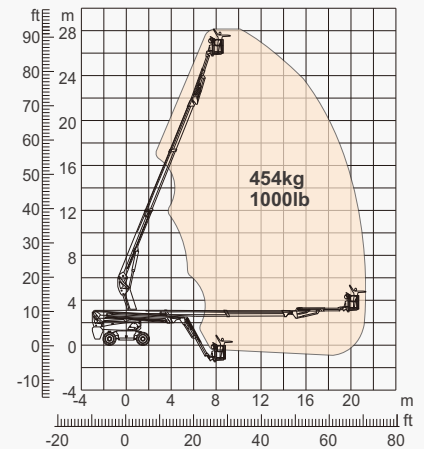

SPECIFICATIONS

Size	Metric	British
Max. Working Height	28.10m	92ft 2in
Max. Platform Height	26.10m	85ft 8in
Max. Operating Range(+0.6m)	21.40m	70ft 3in
Max. Platform Range	20.80m	68ft 3in
Flatbed Transport Dimensions(L×W×H)	8.32m×2.50m×2.96m	27ft 3in×8ft 2in×9ft 8in
Standard Container Transport	All Applicable	All Applicable
Platform Size(Length×Width)	2.44m×0.91m	8ft×3ft
Turntable Tailswing	1.61m	5ft 3in
Ground Clearance A	0.41m	1ft 4in
Wheelbase B	2.80m	9ft 2in
Turning Radius(Inside/Outside)	1.87m/3.22m	6ft 2in/10ft 7in
Tyres	385/45-28	385/45-28

Performance		
S.W.L	454kg	1000lb
Max. Occupants	3	3
Gradeability	30%	30%
Travel Speed(Stowed)	6.0km/h	3.7mph
Travel Speed(Raised)	1.1km/h	0.7mph
Max. Working Slope	X-5°/Y-5°	X-5°/Y-5°
Turret Rotation	360°Continuous	360°Continuous
Platform Rotation	180°	180°
Jib Movement	130°	130°

Weight		
Overall Weight	18500kg	40785lb

Power		
Lithium Battery	520Ah/80V	520Ah/80V
Emergency Power System	12V	12V
Driving Motor	54VAC/18kW	54VAC/18kW
Hydraulic Tank	165L	43gal

Range Of Motion

FEATURES

Standard Items

Telescopic
Boom-BT

Working
Height-28m

Telescopic Jib-S

Electric-E

Rough
Terrain-RT

454kg-Heavy Load

Multiple Steering Modes

Anti Extrusion Device