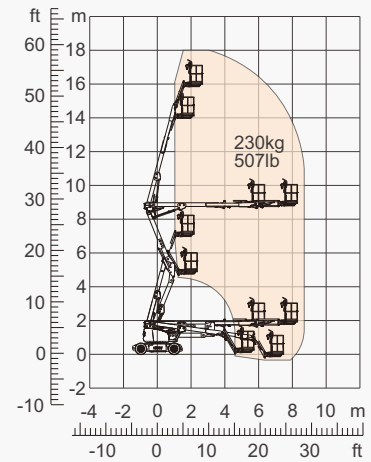

## SPECIFICATIONS

Size	Metric	British
Max. Working Height	18.00m	59ft 1in
Max. Platform Height	16.00m	52ft 6in
Max. Operating Range	8.30m	27ft 3in
Max. Platform Range	7.70m	25ft 3in
Up and Over Clearance	8.90m	29ft 2in
Overall Length(Stowed) <b>A</b>	7.21m	23ft 8in
Overall Length(Transport) <b>B</b>	6.10m	20ft
Overall Width(Stowed) <b>C</b>	1.73m	5ft 8in
Overall Height(Stowed) <b>D</b>	2.00m	6ft 7in
Platform Size(Length×Width)	1.45m×0.76m	4ft 9in × 2ft 6in
Turntable Tailswing	0	0
Ground Clearance	0.20m	8in
Wheelbase <b>E</b>	2.00m	6ft 7in
Turning Radius(Inside/Outside)	2.08m/3.30m	6ft 10in/10ft 10in
Tyres	17.5×6.75	17.5×6.75

### Performance

S.W.L	230kg	507lb
Max. Occupants	2	2
Gradeability	25%	25%
Travel Speed(Stowed)	6.1km/h	3.8mph
Travel Speed(Raised)	1.1km/h	0.7mph
Max.Working Slope	X-3°/Y-3°	X-3°/Y-3°
Turret Rotation	360 °Discontinuity	360 °Discontinuity
Platform Rotation	180°	180°
Jib Movement	130°	130°

### Weight

Overall Weight	7420kg	16358lb
----------------	--------	---------

### Power

Battery	48V/300Ah	48V/300Ah
Charger	48V/35A	48V/35A
Hydraulic Oil Tank	30L	7.9gal

Range Of Motion