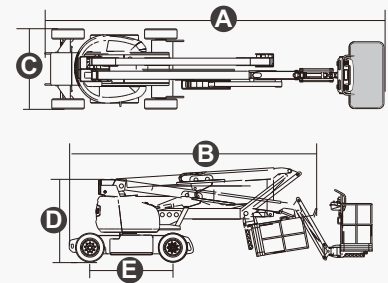

## SPECIFICATIONS

Size	Metric	British
Max. Working Height	18.00m	59ft 1in
Max. Platform Height	16.00m	52ft 6in
Max. Operating Range	8.30m	27ft 3in
Max. Platform Range	7.70m	25ft 3in
Up and Over Clearance	8.90m	29ft 2in
Overall Length(Stowed) <b>A</b>	7.21m	23ft 8in
Overall Length(Transport) <b>B</b>	6.10m	20ft
Overall Width(Stowed) <b>C</b>	1.73m	5ft 8in
Overall Height(Stowed) <b>D</b>	2.00m	6ft 7in
Platform Size(Length×Width)	1.45m×0.76m	4ft 9in × 2ft 6in
Turntable Tailswing	0	0
Ground Clearance	0.20m	8in
Wheelbase <b>E</b>	2.00m	6ft 7in
Turning Radius(Inside/Outside)	2.08m/3.30m	6ft 10in/10ft 10in
Tyres	17.5×6.75	17.5×6.75

### Weight

Overall Weight	7420kg	16358lb
----------------	--------	---------

### Power

Battery	48V/300Ah	48V/300Ah
Charger	48V/35A	48V/35A
Hydraulic Oil Tank	30L	7.9gal

Range Of Motion