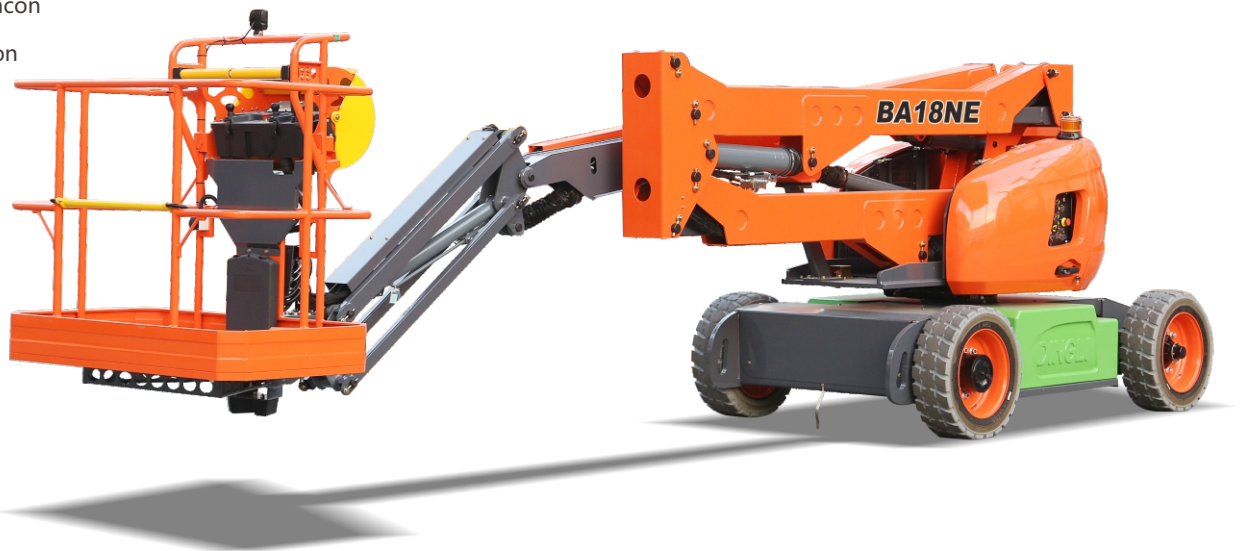

## SPECIFICATIONS

Size	Metric	British
Max. Working Height	18.00m	59ft 1in
Max. Platform Height	16.00m	52ft 6in
Max. Operating Range	8.30m	27ft 3in
Max. Platform Range	7.70m	25ft 3in
Up and Over Clearance	8.90m	29ft 2in
Overall Length(Stowed) <b>A</b>	7.21m	23ft 8in
Overall Length(Transport) <b>B</b>	6.10m	20ft
Overall Width(Stowed) <b>C</b>	1.73m	5ft 8in
Overall Height(Stowed) <b>D</b>	2.00m	6ft 7in
Platform Size(Length×Width)	1.45m×0.76m	4ft 9in × 2ft 6in
Turntable Tailswing	0	0
Ground Clearance	0.20m	8in
Wheelbase <b>E</b>	2.00m	6ft 7in
Turning Radius(Inside/Outside)	2.08m/3.30m	6ft 10in/10ft 10in
Tyres	17.5×6.75	17.5×6.75

### Performance

S.W.L	230kg	507lb
Max. Occupants	2	2
Gradeability	25%	25%
Travel Speed(Stowed)	6.1km/h	3.8mph
Travel Speed(Raised)	1.1km/h	0.7mph
Max.Working Slope	X-3°/Y-3°	X-3°/Y-3°
Turret Rotation	360 °Discontinuity	360 °Discontinuity
Platform Rotation	180°	180°
Jib Movement	130°	130°

### Weight

Overall Weight	7420kg	16358lb
----------------	--------	---------

### Standard Items

- Proportional Controls
- Manual Safety Pump
- Hour Meter
- Tilt Sensor
- 360° Turntable Rotation
- Self-leveling Platform
- Deadman
- Foam-filled Tyres
- Two-Wheel Steering
- Two-Wheel Drive
- Onboard Diagnostic System
- All Motion Alarm
- Horn
- Flashing Beacon
- Zero Emission