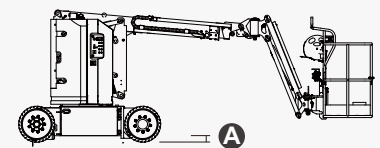

## SPECIFICATIONS

Size	BritishMetric	British
Max. Working Height	10.80m	35ft 5in
Max. Platform Height	8.80m	28ft 10in
Max. Platform Range	6.35m	20ft 10in
Max. Up And Over Clearance	3.80m	12ft 6in
Overall Length	5.50m	18ft
Overall Length(Stowed)	3.90m	12ft 9in
Overall Width	1.20m	3ft 11in
Overall Height	2.00m	6ft 7in
Platform Size(Length×Width)	0.76m×1.17m	2ft 6in×3ft 10in
Turntable Tailswing	0m	0in
Ground Clearance <b>A</b>	0.09m	3in
Wheelbase <b>B</b>	1.64m	5ft 5in
Turning Radius(Inside/Outside)	1.50m/3.20m	4ft 11in/10ft 6in
Tyres	22X7	22X7

Performance		
S.W.L	227kg	500lb
Max. Occupants	2	2
Gradeability	35%	35%
Travel Speed(Stowed)	4.8km/h	2.9mph
Travel Speed(Raised)	0.8km/h	0.4mph
Max. Working Slope	2.5°/4.5°	2.5°/4.5°
Turret Rotation	355°	355°
Platform Rotation	180°	180°
Jib Movement	139°	139°

Weight		
Overall Weight	6660Kg	14682lb

Power		
Battery	48V/330Ah	48V/330Ah
Charger	48V/35A	48V/35A

Range Of Motion