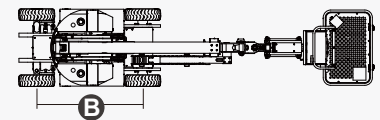

## SPECIFICATIONS

Size	BritishMetric	British
Max. Working Height	10.80m	35ft 5in
Max. Platform Height	8.80m	28ft 10in
Max. Platform Range	6.35m	20ft 10in
Max. Up And Over Clearance	3.80m	12ft 6in
Overall Length	5.50m	18ft
Overall Length(Stowed)	3.90m	12ft 9in
Overall Width	1.20m	3ft 11in
Overall Height	2.00m	6ft 7in
Platform Size(Length×Width)	0.76m×1.17m	2ft 6in×3ft 10in
Turntable Tailswing	0m	0in
Ground Clearance <b>A</b>	0.09m	3in
Wheelbase <b>B</b>	1.64m	5ft 5in
Turning Radius(Inside/Outside)	1.50m/3.20m	4ft 11in/10ft 6in
Tyres	22X7	22X7

Performance		
S.W.L	227kg	500lb
Max. Occupants	2	2
Gradeability	35%	35%
Travel Speed(Stowed)	4.8km/h	2.9mph
Travel Speed(Raised)	0.8km/h	0.4mph
Max. Working Slope	2.5°/4.5°	2.5°/4.5°
Turret Rotation	355°	355°
Platform Rotation	180°	180°
Jib Movement	139°	139°

Weight		
Overall Weight	6660Kg	14682lb

Power		
Battery	48V/330Ah	48V/330Ah
Charger	48V/35A	48V/35A

Range Of Motion