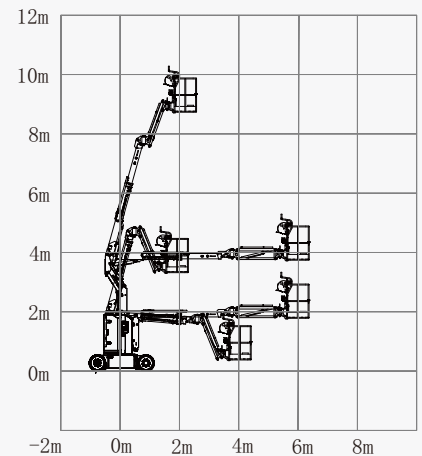

## SPECIFICATIONS

Size	BritishMetric	British
Max. Working Height	10.80m	35ft 5in
Max. Platform Height	8.80m	28ft 10in
Max. Platform Range	6.35m	20ft 10in
Max. Up And Over Clearance	3.80m	12ft 6in
Overall Length	5.50m	18ft
Overall Length(Stowed)	3.90m	12ft 9in
Overall Width	1.20m	3ft 11in
Overall Height	2.00m	6ft 7in
Platform Size(Length×Width)	0.76m×1.17m	2ft 6in×3ft 10in
Turntable Tailswing	0m	0in
Ground Clearance <b>A</b>	0.09m	3in
Wheelbase <b>B</b>	1.64m	5ft 5in
Turning Radius(Inside/Outside)	1.50m/3.20m	4ft 11in/10ft 6in
Tyres	22X7	22X7

Performance		
S.W.L	227kg	500lb
Max. Occupants	2	2
Gradeability	35%	35%
Travel Speed(Stowed)	4.8km/h	2.9mph
Travel Speed(Raised)	0.8km/h	0.4mph
Max. Working Slope	2.5°/4.5°	2.5°/4.5°
Turret Rotation	355°	355°
Platform Rotation	180°	180°
Jib Movement	139°	139°

Weight		
Overall Weight	6660Kg	14682lb

Power		
Battery	48V/330Ah	48V/330Ah
Charger	48V/35A	48V/35A

Range Of Motion