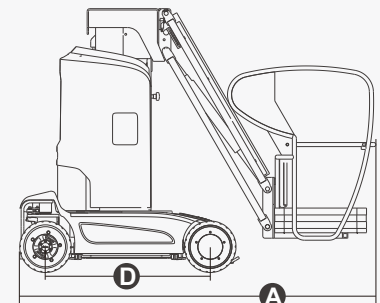

SPECIFICATIONS

Size	Metric	British
Max. Working Height	11.20m	36ft 9in
Max. Platform Height	9.20m	30ft 2in
Max. Horizontal Reach	3.00m	9ft 10in
Up and Over Height	7.89m	25ft 11in
Overall Length A	2.53m	8ft 4in
Overall Width B	1.00m	3ft 3in
Overall Height C	1.99m	6ft 6in
Platform Size(Length/Width)	0.62m×0.87m	2ft×2ft 10in
Ground Clearance(Stowed)	0.07m	3in
Ground Clearance(Raised)	0.019m	1in
Wheelbase D	1.22m	4ft
Turning Radius(Inside/Outside)	0.23m/1.65m	9in/5ft 5in
Tyres	Φ381×127mm	1ft 3in×5in

Performance

S.W.L	200kg	440lb
Max. Occupants	2	2
Gradeability	25%	25%
Max. Working Slope	X-2.5°/Y-2.5°	X-2.5°/Y-2.5°
Turret Rotation	345°	345°
Jib Movement	130°	130°
Travel Speed(Stowed)	4.5km/h	2.80mph
Travel Speed(Raised)	0.5km/h	0.31mph
Up/Down Speed	42/38sec	42/38sec

Weight

Overall Weight	2950kg	6503lb

Power

Battery	24V/240Ah	24V/240Ah
Charger	24V/30A	24V/30A
Driving Motor	24V/1.5kW	24V/1.5kW
Lifting Motor	24V/3.0kW	24V/3.0kW

ELECTRIC