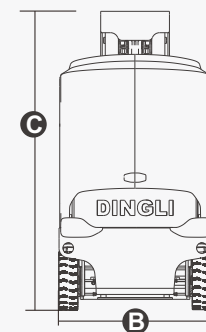

SPECIFICATIONS

Size	Metric	British
Max. Working Height	11.20m	36ft 9in
Max. Platform Height	9.20m	30ft 2in
Max. Horizontal Reach	3.00m	9ft 10in
Up and Over Height	7.89m	25ft 11in
Overall Length A	2.53m	8ft 4in
Overall Width B	1.00m	3ft 3in
Overall Height C	1.99m	6ft 6in
Platform Size(Length/Width)	0.62m×0.87m	2ft×2ft 10in
Ground Clearance(Stowed)	0.07m	3in
Ground Clearance(Raised)	0.019m	1in
Wheelbase D	1.22m	4ft
Turning Radius(Inside/Outside)	0.23m/1.65m	9in/5ft 5in
Tyres	Φ381×127mm	1ft 3in×5in

Performance

S.W.L	200kg	440lb
Max. Occupants	2	2
Gradeability	25%	25%
Max. Working Slope	X-2.5°/Y-2.5°	X-2.5°/Y-2.5°
Turret Rotation	345°	345°
Jib Movement	130°	130°
Travel Speed(Stowed)	4.5km/h	2.80mph
Travel Speed(Raised)	0.5km/h	0.31mph
Up/Down Speed	42/38sec	42/38sec

Weight

Overall Weight	2950kg	6503lb

Power

Battery	24V/240Ah	24V/240Ah
Charger	24V/30A	24V/30A
Driving Motor	24V/1.5kW	24V/1.5kW
Lifting Motor	24V/3.0kW	24V/3.0kW

ELECTRIC