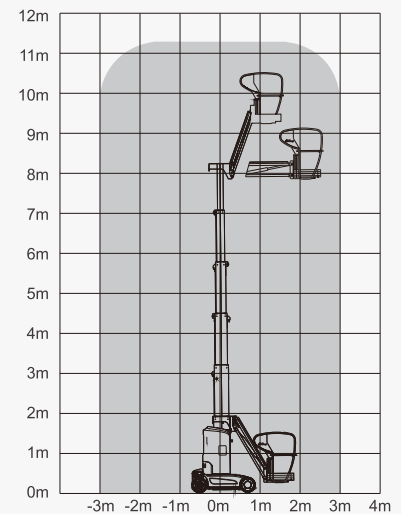

SPECIFICATIONS

Size	Metric	British
Max. Working Height	11.20m	36ft 9in
Max. Platform Height	9.20m	30ft 2in
Max. Horizontal Reach	3.00m	9ft 10in
Up and Over Height	7.89m	25ft 11in
Overall Length A	2.53m	8ft 4in
Overall Width B	1.00m	3ft 3in
Overall Height C	1.99m	6ft 6in
Platform Size(Length/Width)	0.62m×0.87m	2ft×2ft 10in
Ground Clearance(Stowed)	0.07m	3in
Ground Clearance(Raised)	0.019m	1in
Wheelbase D	1.22m	4ft
Turning Radius(Inside/Outside)	0.23m/1.65m	9in/5ft 5in
Tyres	Φ381×127mm	1ft 3in×5in

Performance

S.W.L	200kg	440lb
Max. Occupants	2	2
Gradeability	25%	25%
Max. Working Slope	X-2.5°/Y-2.5°	X-2.5°/Y-2.5°
Turret Rotation	345°	345°
Jib Movement	130°	130°
Travel Speed(Stowed)	4.5km/h	2.80mph
Travel Speed(Raised)	0.5km/h	0.31mph
Up/Down Speed	42/38sec	42/38sec

Weight

Overall Weight	2950kg	6503lb

Power

Battery	24V/240Ah	24V/240Ah
Charger	24V/30A	24V/30A
Driving Motor	24V/1.5kW	24V/1.5kW
Lifting Motor	24V/3.0kW	24V/3.0kW

ELECTRIC